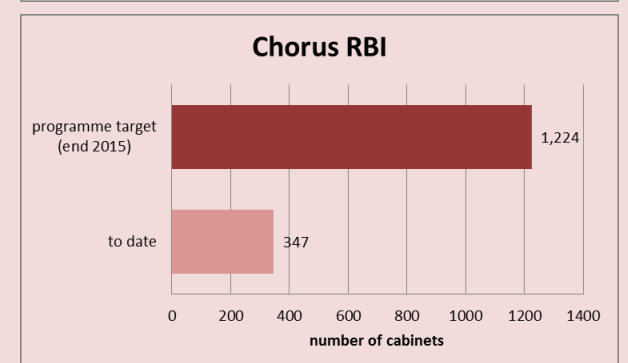

Rural Broadband Initiative (RBI)

Connecting 86% of rural homes and businesses (outside UFB areas) with broadband at peak speeds of at least 5Mbps by end 2015, through fixed wireless and improved copper services.

Vodafone

Role: provision of fixed wireless broadband capable of peak speeds of at least 5Mbps.

	this quarter	to date
Towers upgraded:	51	131
New towers installed:	13	30
Number of households covered (approximate):	33,755	89,235

Chorus

Role: deployment of fibre to cabinets, offering improved broadband services. Some residences will receive copper-based broadband speeds of up to 20Mbps.

	this quarter	to date
Cabinets upgraded:	83	347
Number of households covered (approximate):	12,700	36,100