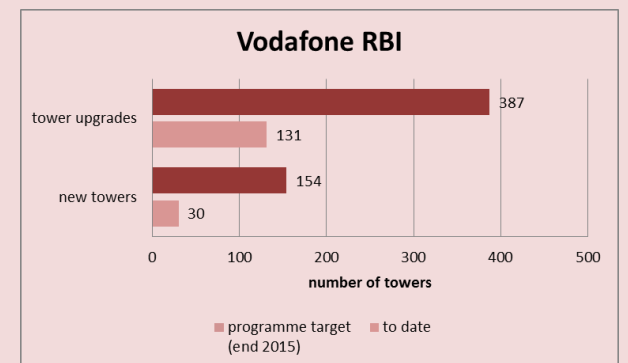

Rural Broadband Initiative (RBI)

Connecting 86% of rural homes and businesses (outside UFB areas) with broadband at peak speeds of at least 5Mbps by end 2015, through fixed wireless and improved copper services.

Vodafone

Role: provision of fixed wireless broadband capable of peak speeds of at least 5Mbps.

	this quarter	to date
Towers upgraded:	51	131
New towers installed:	13	30
Number of households covered (approximate):	33,755	89,235

Chorus

Role: deployment of fibre to cabinets, offering improved broadband services. Some residences will receive copper-based broadband speeds of up to 20Mbps.

	this quarter	to date
Cabinets upgraded:	83	347
Number of households covered (approximate):	12,700	36,100