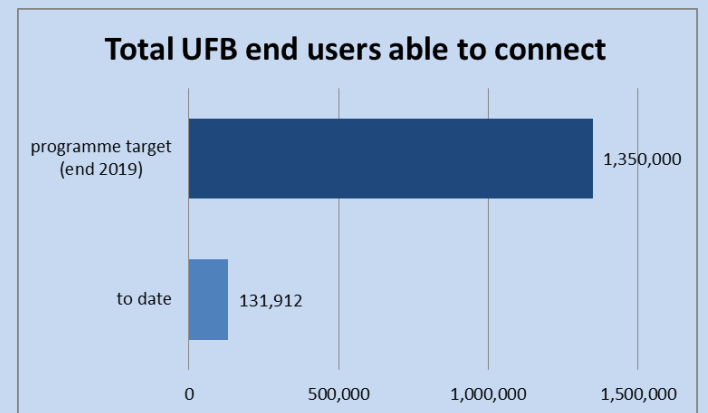

Area	Available Locations	Retail Provider
Whangarei	Woodhill, Central Ave, The Port, Limeburners, Hilltop, Kensington, Kiripaka Rd, Tikipunga Hill, Corks Rd, Mairtown, Kamo East, Otangarei, Regent, Western Hills Drive North.	Northpower
Auckland	Albany, Rosebank, East Tamaki, Herne Bay, Surrey Crescent, Waitaramoa, Mt Hobson, Orakei South, Waiata; parts of Browns Bay, Grey Lynn, Ponsonby and Remuera.	Chorus
Hamilton (incl. Cambridge and Te Awamutu)	The Boulevard, Pukete, Avalon, Maeroa, Frankton, St Andrews, Te Rapa, Melville, Hamilton Lake, Hamilton Central, East, Peachgrove, Claudlands, Swarbrick, Beerescourt, Dinsdale. Cambridge Central, Te Awamutu South and Central.	Ultrafast Fibre
Tokoroa	Central	Ultrafast Fibre
Tauranga	Tauranga Central and South, CBD, Gate Pa, Judea, Sulphur Pt, Omanu, Mount Central, Greerton, Pillans Pt, Merivale, Parkvale.	Ultrafast Fibre
Rotorua	Central Rotorua, Fairy Springs, Mangakakahi, Ohinemutu, Fenton Park	Chorus
Taupo	Central	Chorus
Napier-Hastings	Hospital Hill, Westshore, Marewa.	Chorus
New Plymouth	Central, Fitzroy	Ultrafast Fibre
Hawera	Central (parts of High Street), North	Ultrafast Fibre
Wanganui	Parts of CBD, Gonville, Durie Hill	Ultrafast Fibre
Palmerston North	Hospital and parts of Central.	Chorus
Masterton	Central including premises north of Chapel Street	Chorus
Wellington	Churton Park, Melling, Kelson (Belmont), Papakowhai, Whitby, Plimmerton.	Chorus
Blenheim	Parts of Central	Chorus
Ashburton	Central including Hampstead	Chorus
Christchurch	Halswell, Oaklands, Aidanfield, Papanui and Bishopdale; commercial parts of Woolston, Hornby, Sockburn and Middleton	Enable
Timaru	Fraser Park, Maori Park, Seaview, Washdyke, Highfield, Waimataitai	Chorus
Dunedin	Otago University area, Maori Hill, Woodhaugh	Chorus
Invercargill	Otakaro Park, Richmond, Windsor	Chorus