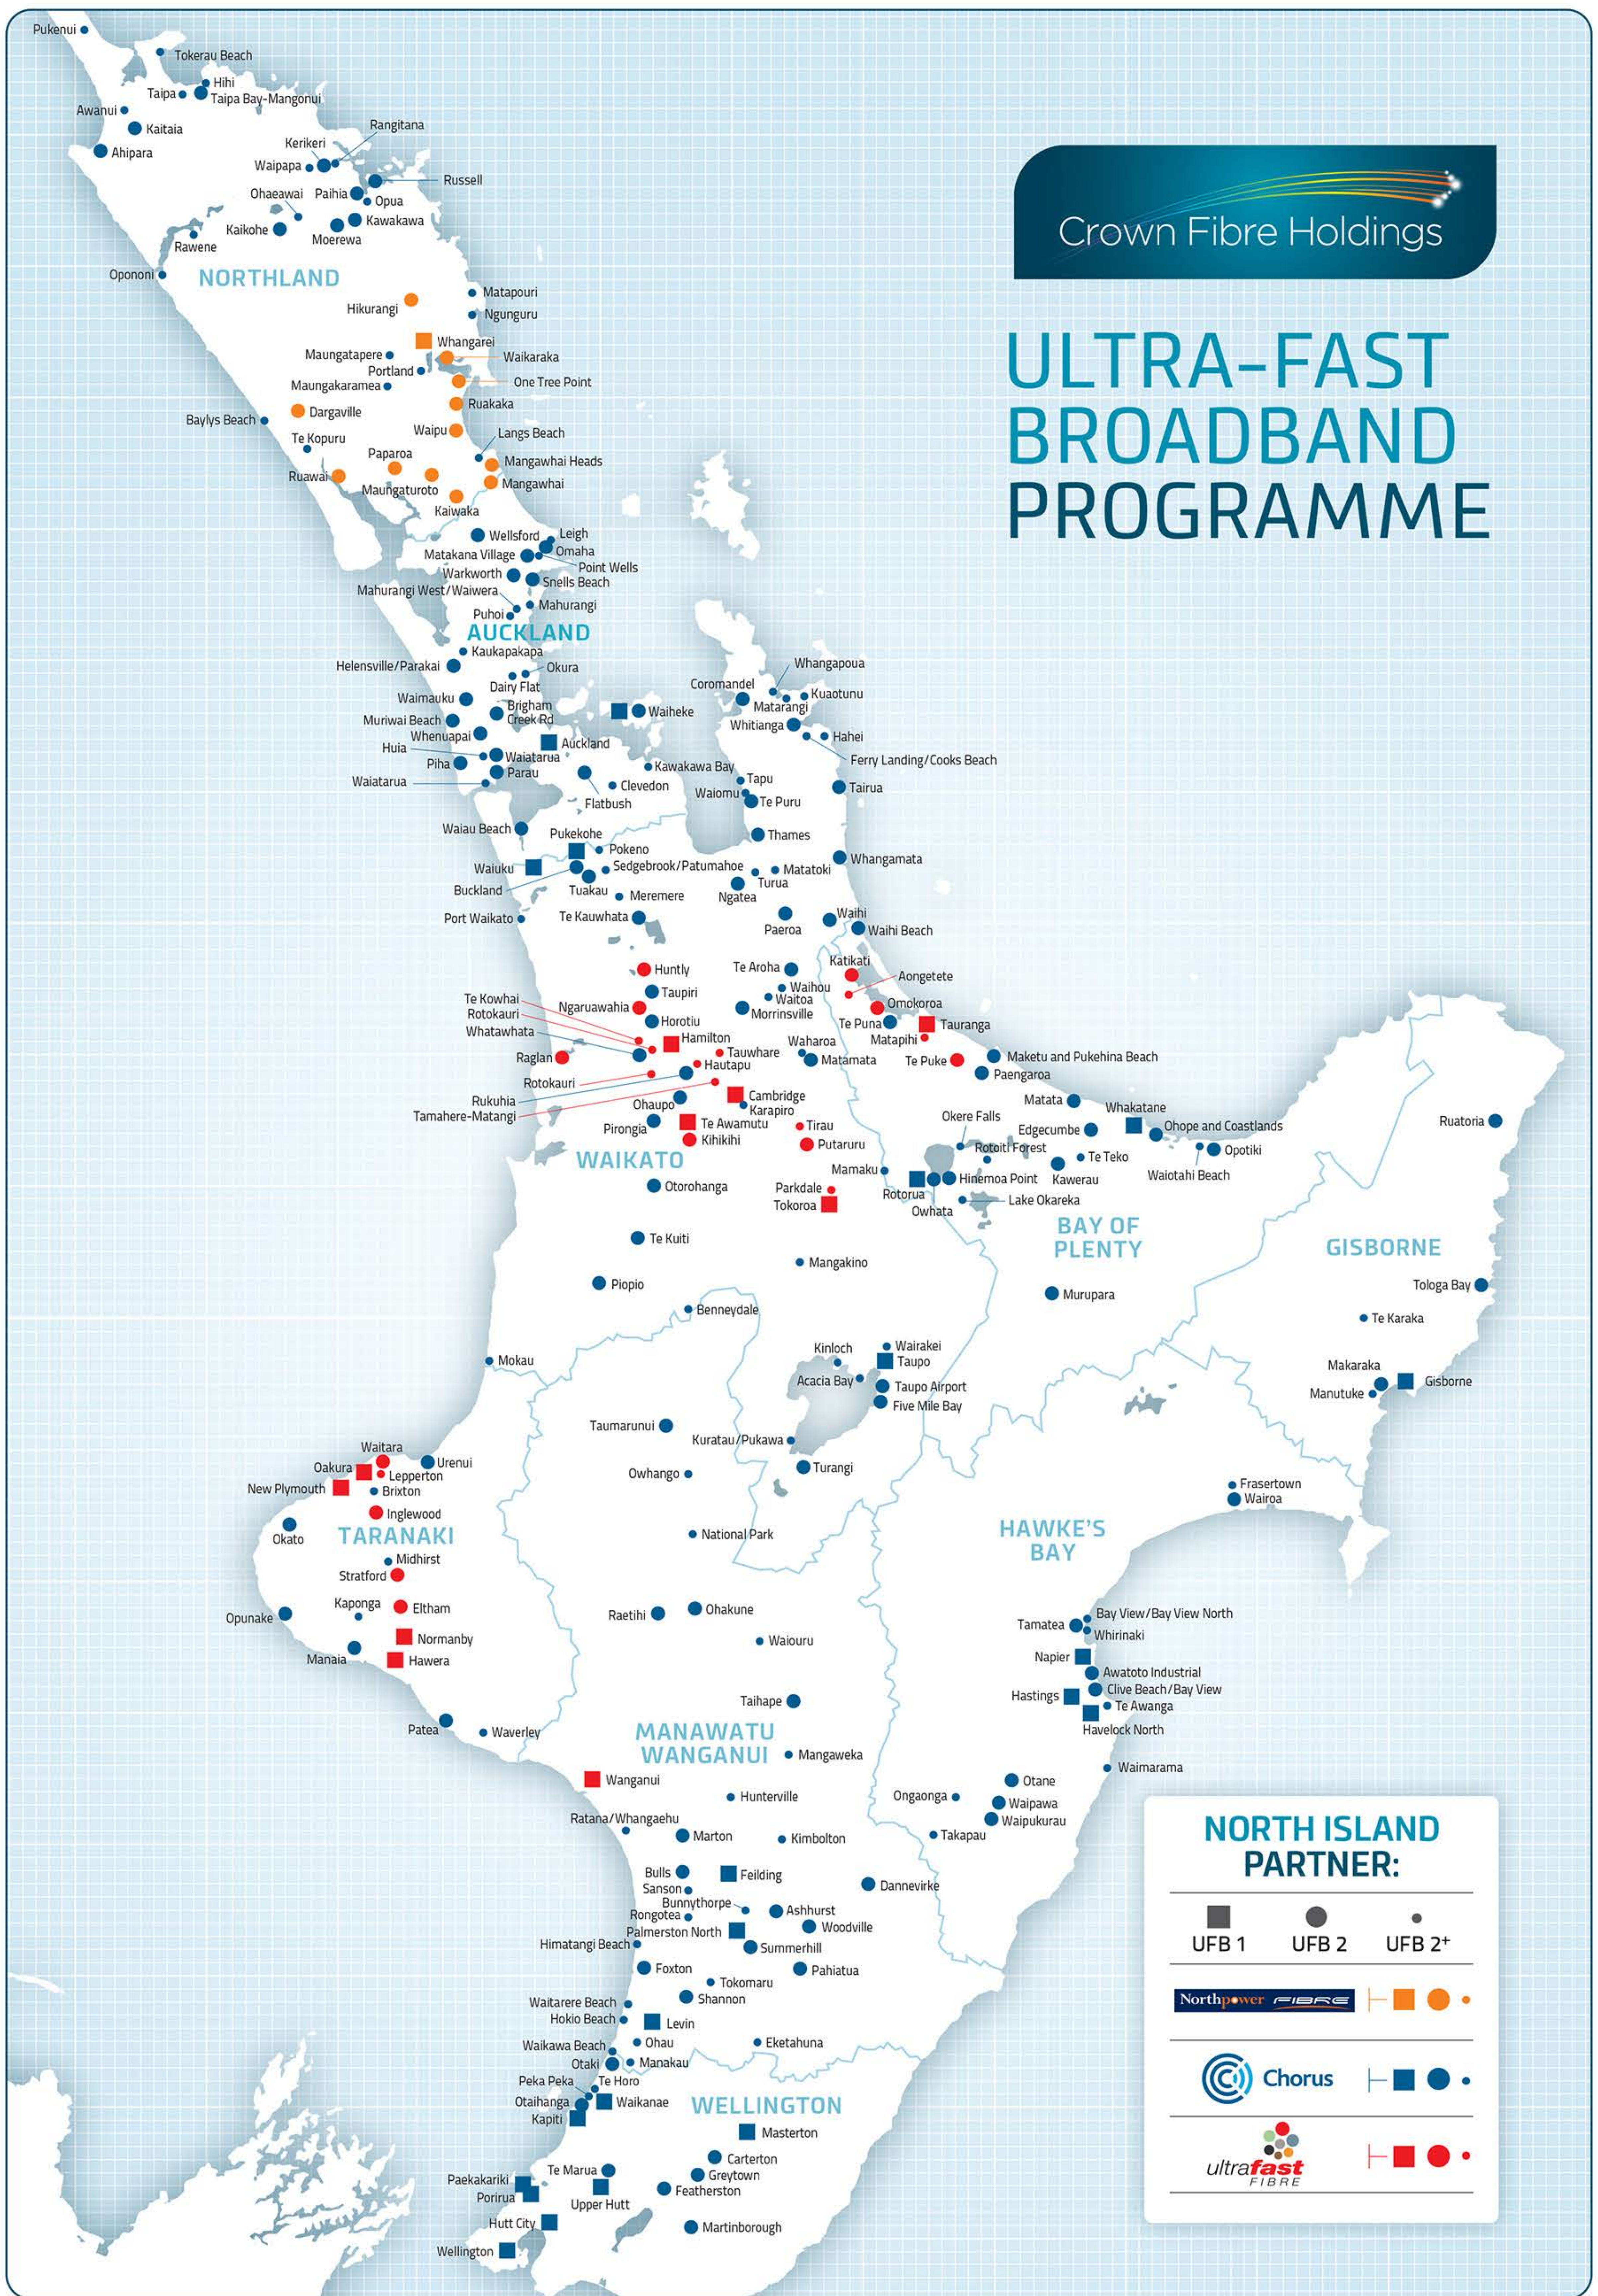

Crown Fibre Holdings

ULTRA-FAST BROADBAND PROGRAMME

NORTH ISLAND PARTNER:

UFB 1 UFB 2 UFB 2+

Northpower FIBRE

Chorus

ultrafast FIBRE