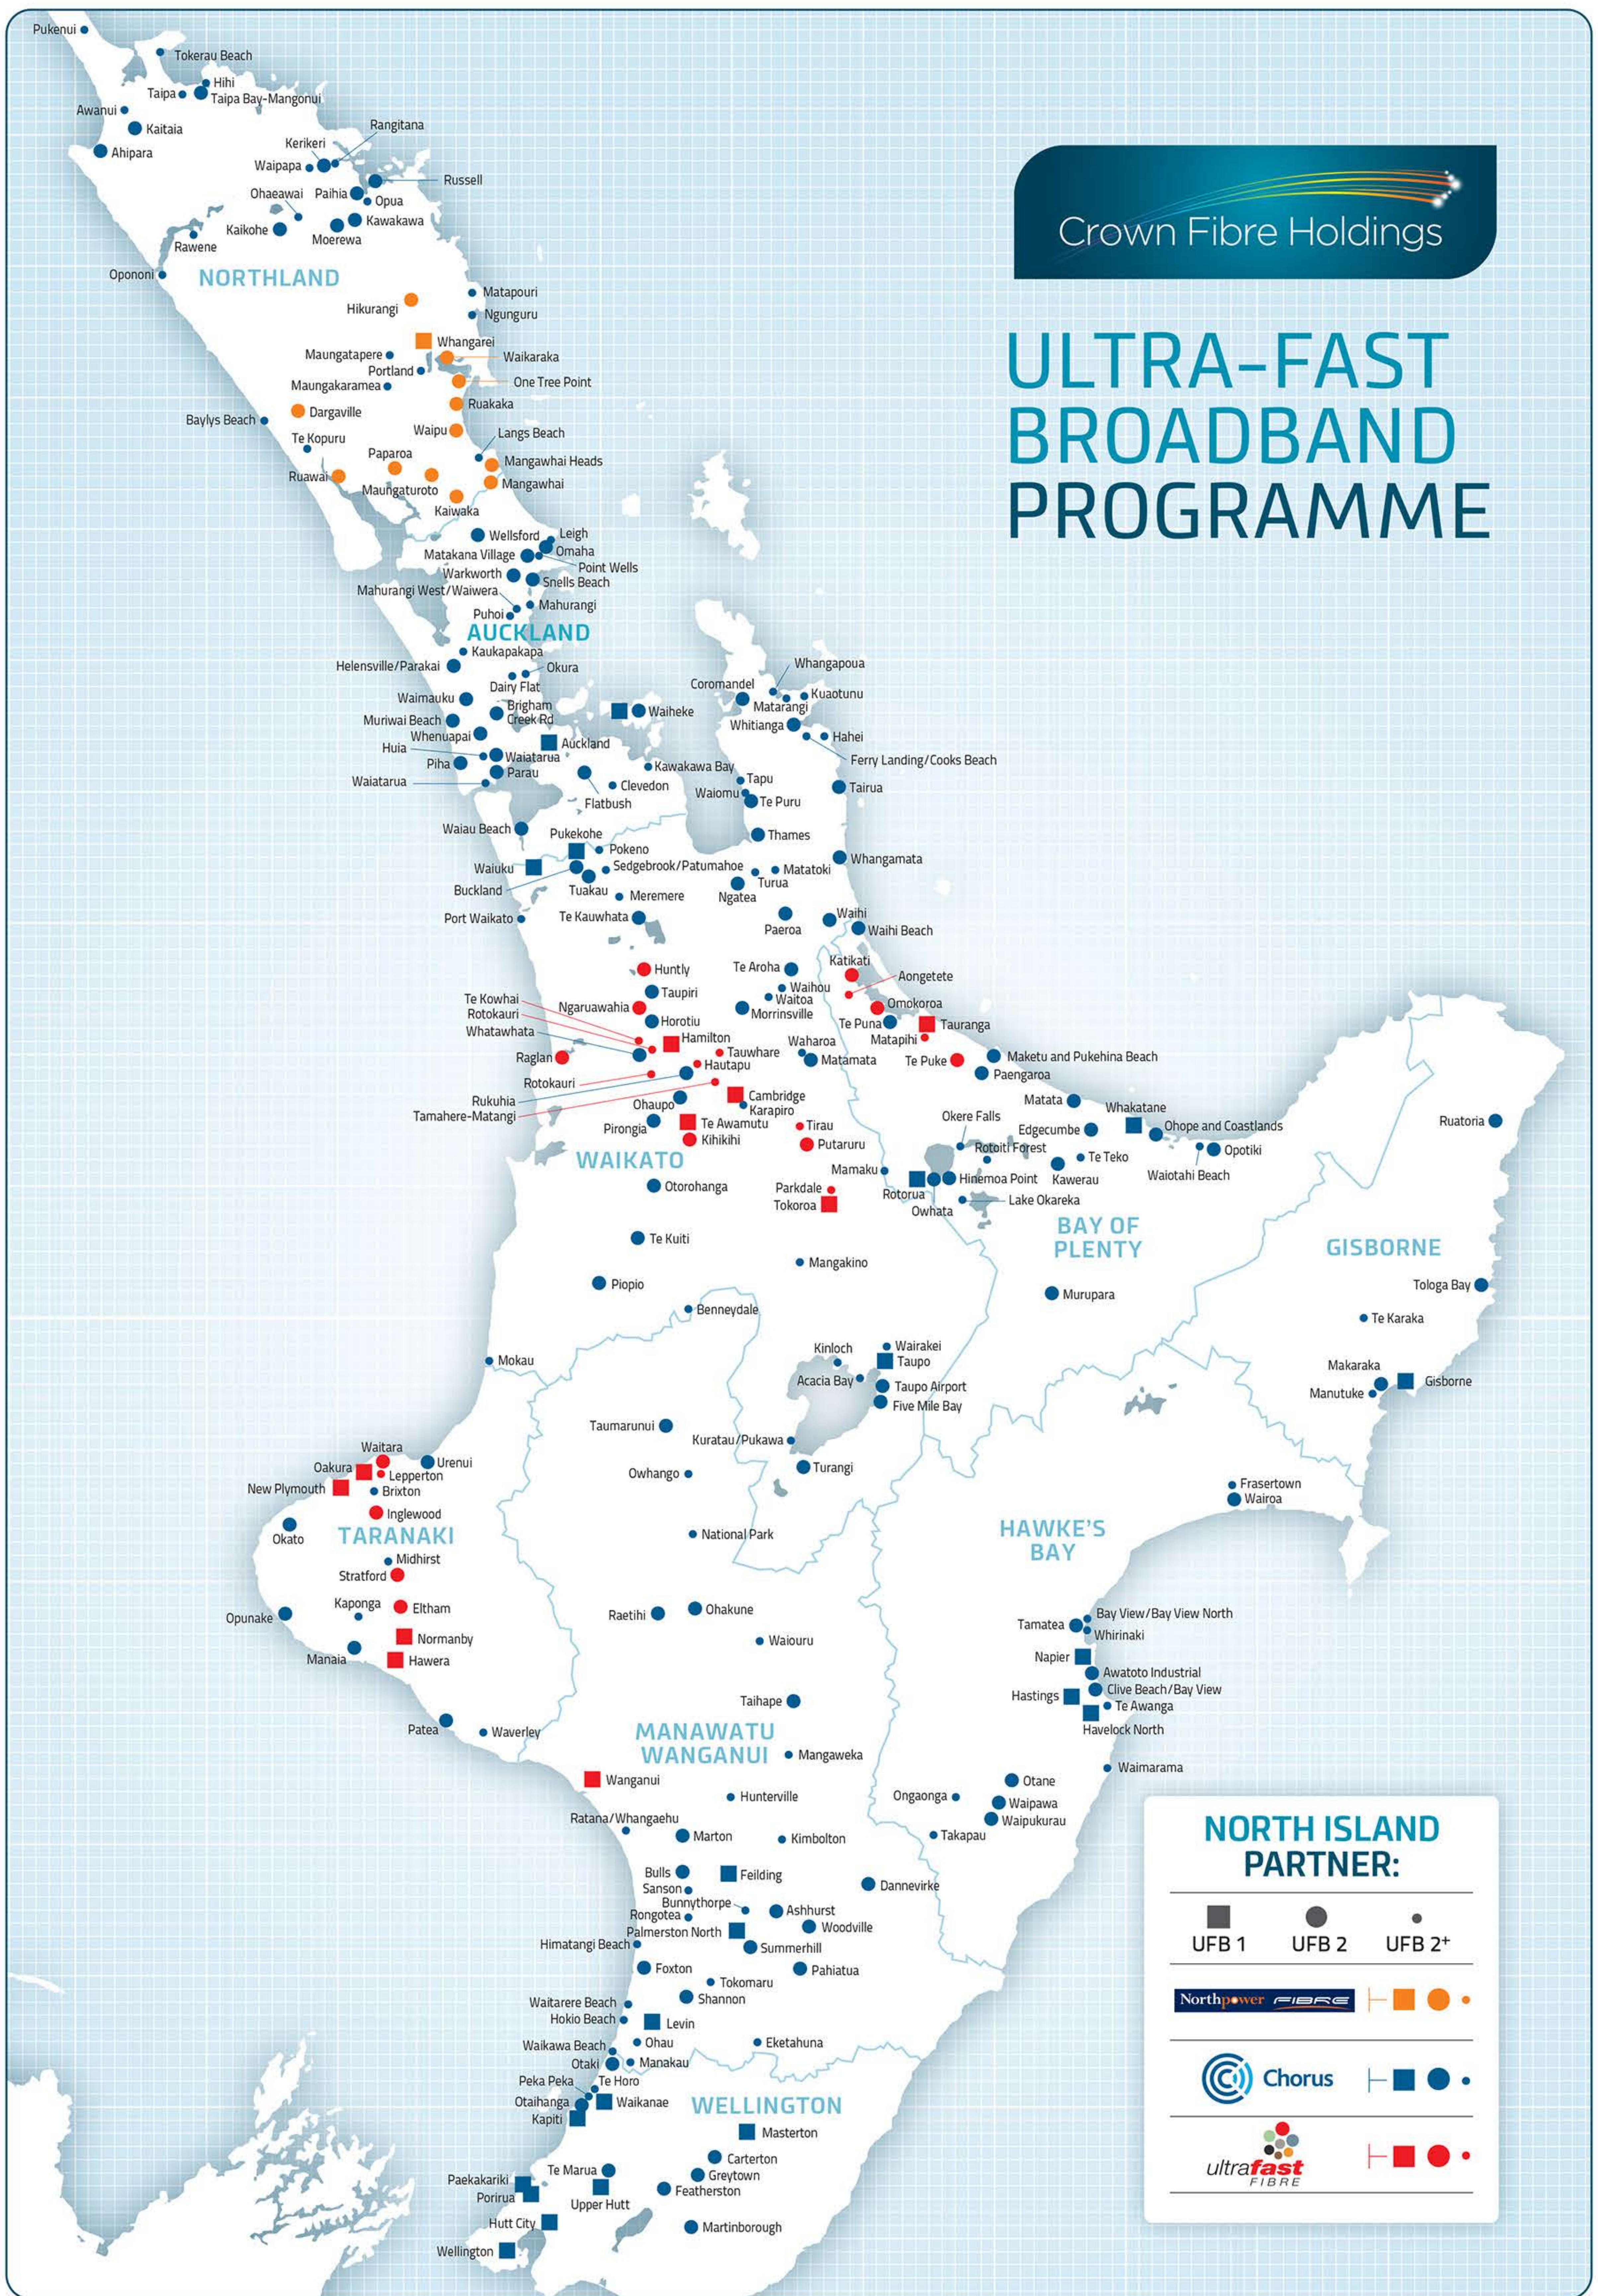

# ULTRA-FAST BROADBAND PROGRAMME

Crown Fibre Holdings