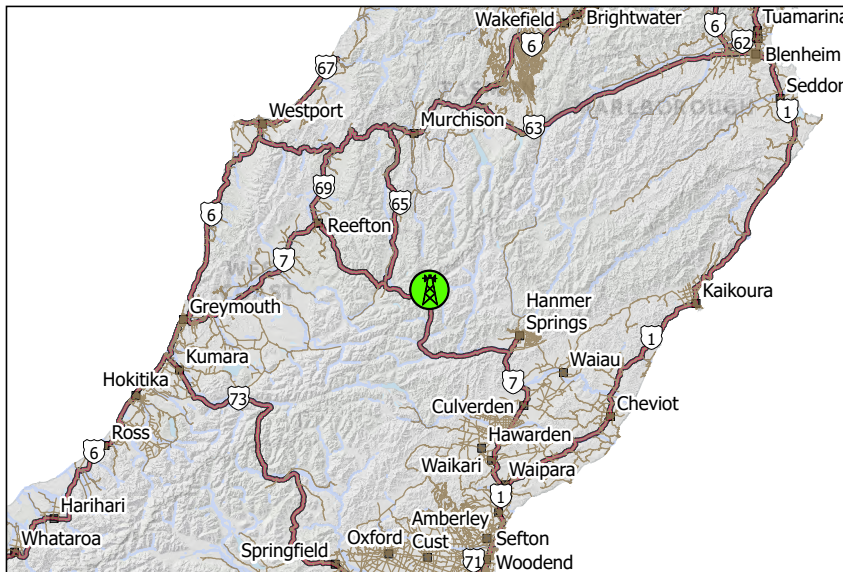

Rural Broadband: RCG Tower Go-Live Summary

Tower: Maruia Springs - Highway, Tourism Coverage and Rural Broadband

Council :	Buller District
Region :	West Coast
New Broadband Homes/Businesses :	1
Upgraded Broadband Capacity :	0
Total Voice End Users :	2
State Highway Km :	19.30 Km - SH7
Local Road Km :	0
Tourism Locations :	Maruia Springs, Lewis Pass
Date Live (Handed-Over) :	16/2/2024