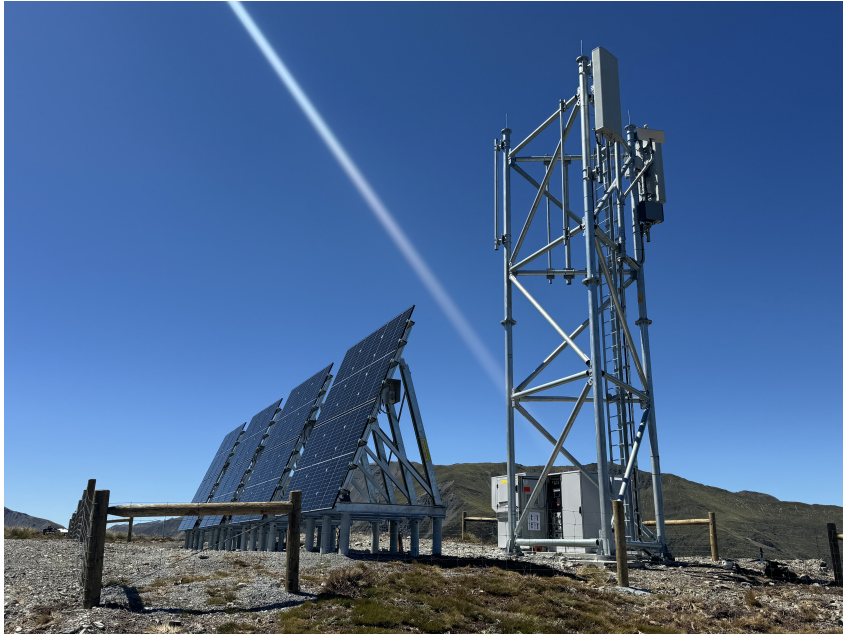

Rural Broadband: RCG Tower Go-Live Summary

Tower: Maruia Springs - Highway, Tourism Coverage and Rural Broadband

Council :	Buller District
Region :	West Coast
New Broadband Homes/Businesses :	1
Upgraded Broadband Capacity :	0
Total Voice End Users :	2
State Highway Km :	19.30 Km - SH7
Local Road Km :	0
Tourism Locations :	Maruia Springs, Lewis Pass
Date Live (Handed-Over) :	16/2/2024